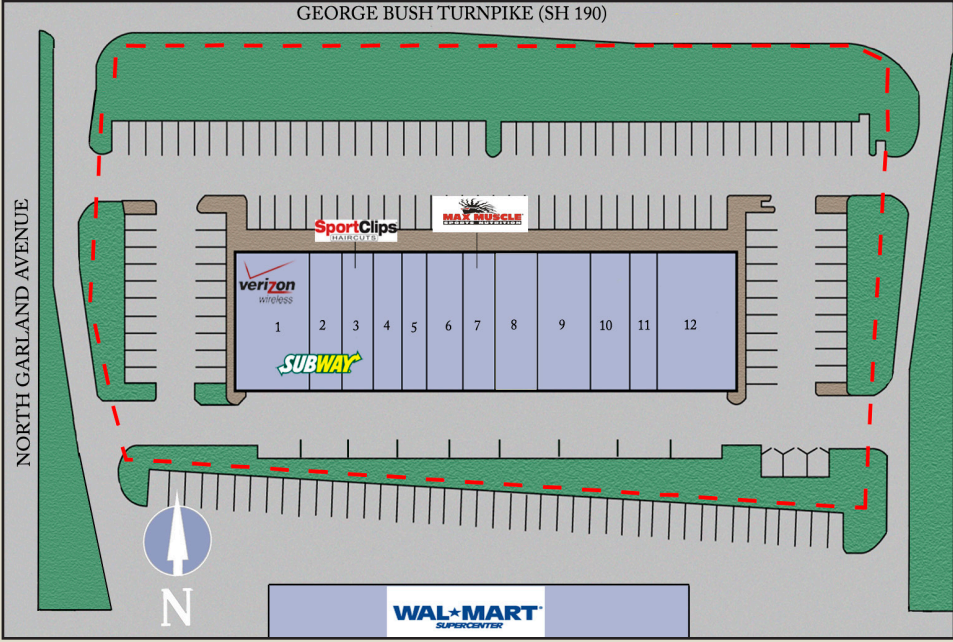

TENANTS INCLUDE:

1. Verizon
2. Subway
3. Sports Clips
4. Beauty Salon
5. State Farm Insurance
6. Pizza Shop
7. Max Muscle
8. Orbitz Dental
9. FASTSIGNS
10. Achieve Physical Therapy
11. Michelle Nails
12. Clothes Mentor

DEMOGRAPHICS

	1 mile	3 miles	5 miles
Population	6,110	109,564	278,953
Households	2,284	38,568	92,742
Average HH Income	$86,835	$87,432	$82,122

PROPERTY DESCRIPTION

Gross Leasing Area:	22,125
Zoning:	PD
Traffic Count:	102,209 Per Day

FOR LEASING INFORMATION
CALL 1-800-421-5327
www.firstalliedcorp.com