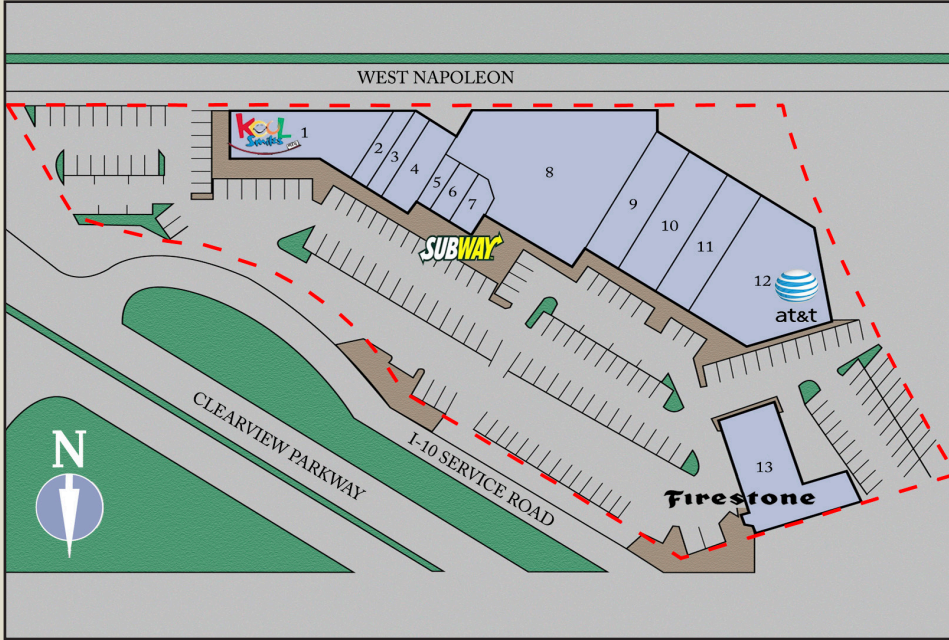

CLEARVIEW PALMS

Metairie, Louisiana

2222 CLEARVIEW PARKWAY • METAIRIE, LOUISIANA 70001

TENANTS INCLUDE:

- 1. Kool Smiles
- 2. Foot Solutions
- 3. Go Auto Insurance
- 4. Smoothie King
- 5. Nail Salon
- 6. Metro PCS
- 7. Subway
- 8. Piccadilly Cafeteria
- 9. Available 4,025 sq.ft.
- 10. L.A. Lottery Office
- 11. Available 4,050 sq.ft.
- 12. AT&T
- 13. Firestone

DEMOGRAPHICS

	1 mile	3 miles	5 miles
Population	25,226	143,125	283,305
Households	11,719	63,192	122,620
Average HH Income	\$52,993	\$62,828	\$62,603

PROPERTY DESCRIPTION

Gross Leasing Area:	56,583
Zoning:	BC-2
Traffic Count:	56,069 Per Day - Clearview Parkway