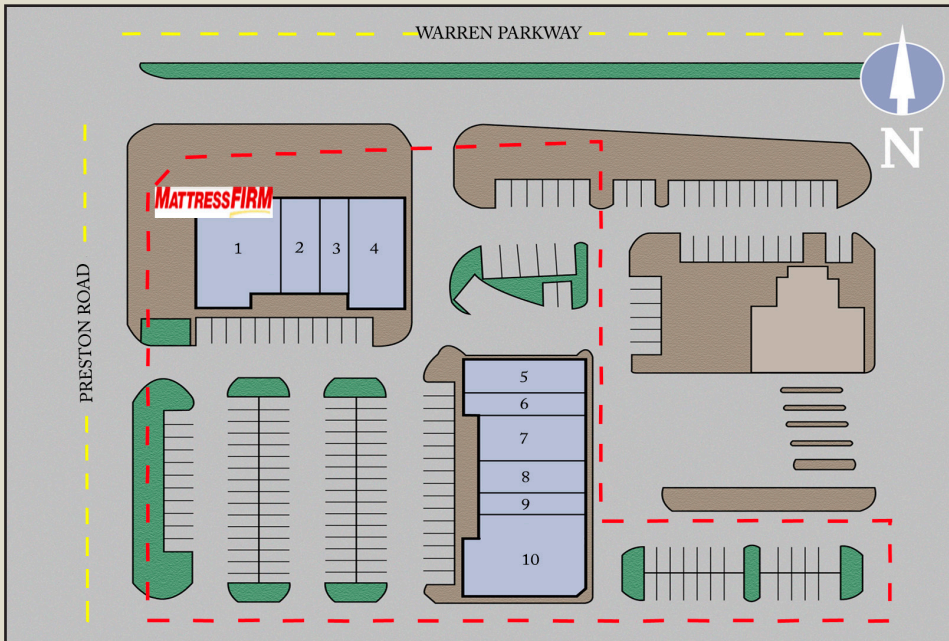

# Frisco Gate Shopping Center

## Frisco, Texas

3520 PRESTON ROAD • FRISCO, TEXAS 75034

**TENANTS INCLUDE:**

- 1. Mattress Firm
- 2. Slim4Life
- 3. Smokin' Glassworks
- 4. Available 2,585 sq. ft.
- 5. ViVi Bubble Tea
- 6. Tailor Shop
- 7. Celebrity Bakery Cafe'
- 8. Sara's Secret
- 9. Unique Diamonds Forever
- 10. Diva Nail Spa