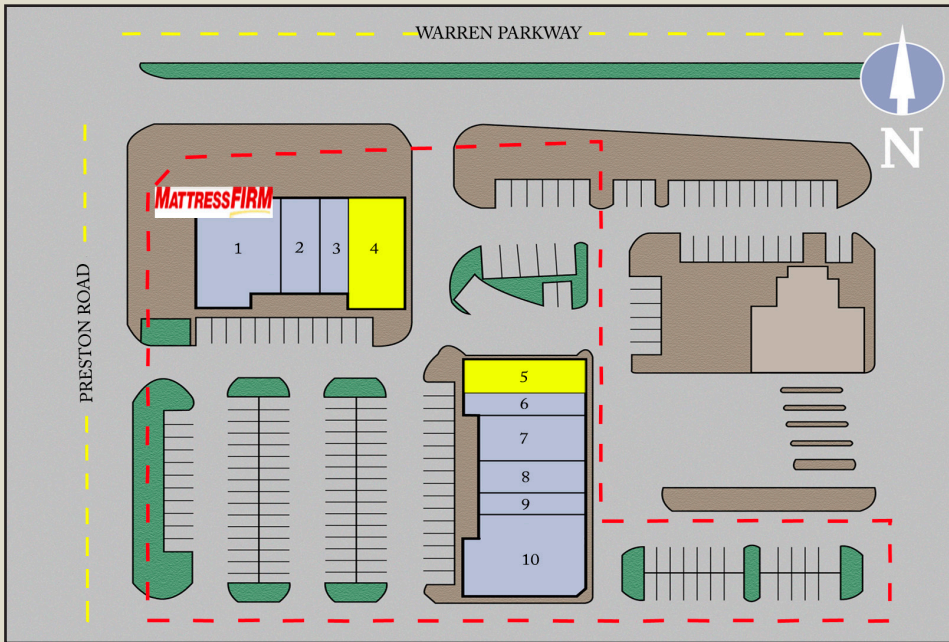

Frisco Gate Shopping Center

Frisco, Texas

3520 PRESTON ROAD • FRISCO, TEXAS 75034

TENANTS INCLUDE:

- 1. Mattress Firm
- 2. Slim4Life
- 3. Smokin' Glassworks
- 4. Available 2,585 sq. ft.
- 5. Available 1,780 sq. ft.
- 6. Tailor Shop
- 7. Celebrity Bakery Cafe'
- 8. Sara's Secret
- 9. Unique Diamonds Forever
- 10. Diva Nail Spa

DEMOGRAPHICS

	1 mile	3 miles	5 miles
Population	8,518	106,013	265,800
Households	4,114	41,582	98,674
Average HH Income	\$115,144	\$120,945	\$121,774

PROPERTY DESCRIPTION

Gross Leasing Area:	21,409
Zoning:	C-1
Traffic Count:	58,334 Per Day