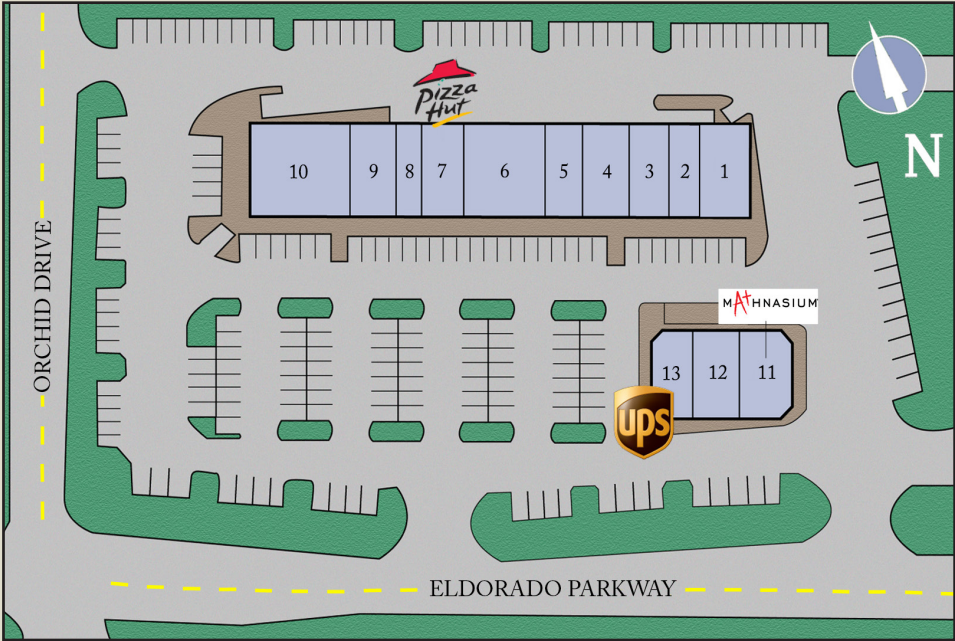

TENANTS INCLUDE:

1. Condom Sense	6. Dos Charros	10. Sports Bar & Grill
2. Available 1,250 sq. ft.	7. Tex-Mex Restaurant	11. Mathnasium
3. Chiropractic Clinic	8. Pizza Hut	12. Available 2,150 sq. ft.
4. Alexander Dental, P.A.	9. Nail Salon	13. UPS Store
5. Manna's Donut & Sandwich Shop	9. Sunrise Asian Cuisine	

DEMOGRAPHICS

	1 mile	3 miles	5 miles
Population	19,190	93,792	225,433
Households	6,569	33,302	76,372
Average HH Income	$108,984	$108,171	$110,254

PROPERTY DESCRIPTION

Gross Leasing Area:	24,450
Zoning:	PD
Traffic Count:	27,496 Per Day

**FOR LEASING INFORMATION
CALL 1-800-421-5327
WWW.FIRSTALLIEDCORP.COM**