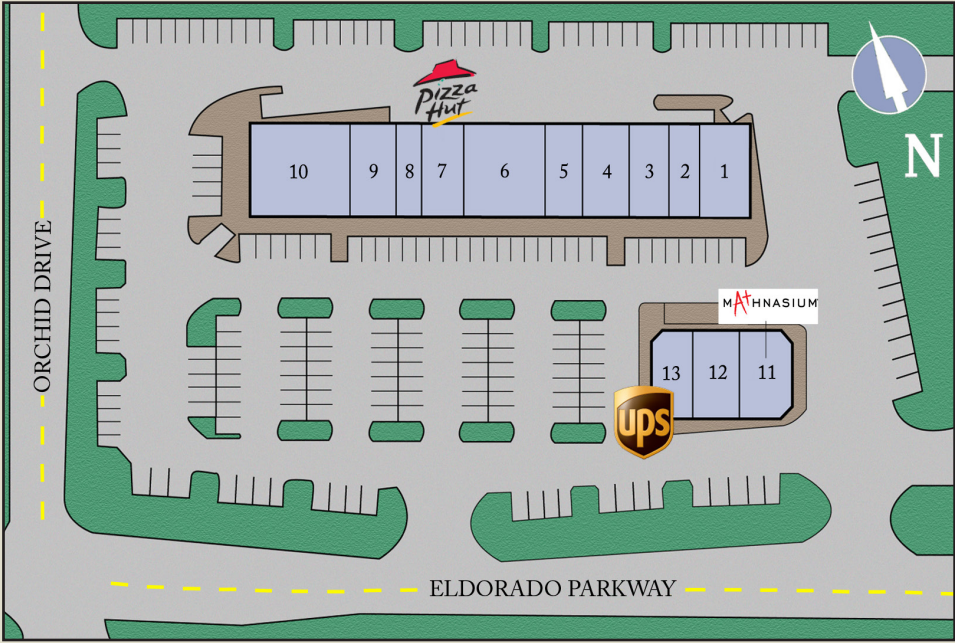

TENANTS INCLUDE:

1. Condom Sense	6. Dos Charros	10. Sports Bar & Grill
2. Front Sight Firearms	7. Tex-Mex Restaurant	11. Mathnasium
3. Chiropractic Clinic	8. Pizza Hut	12. The Max Challenge
4. Alexander Dental, P.A.	9. Nail Salon	13. UPS Store
5. Manna's Donut & Sandwich Shop	9. Sunrise Asian Cuisine	

DEMOGRAPHICS

	1 mile	3 miles	5 miles
Population	19,190	93,792	225,433
Households	6,569	33,302	76,372
Average HH Income	$108,984	$108,171	$110,254

PROPERTY DESCRIPTION

Gross Leasing Area:	24,450
Zoning:	PD
Traffic Count:	27,496 Per Day

**FOR LEASING INFORMATION
CALL 1-800-421-5327
WWW.FIRSTALLIEDCORP.COM**