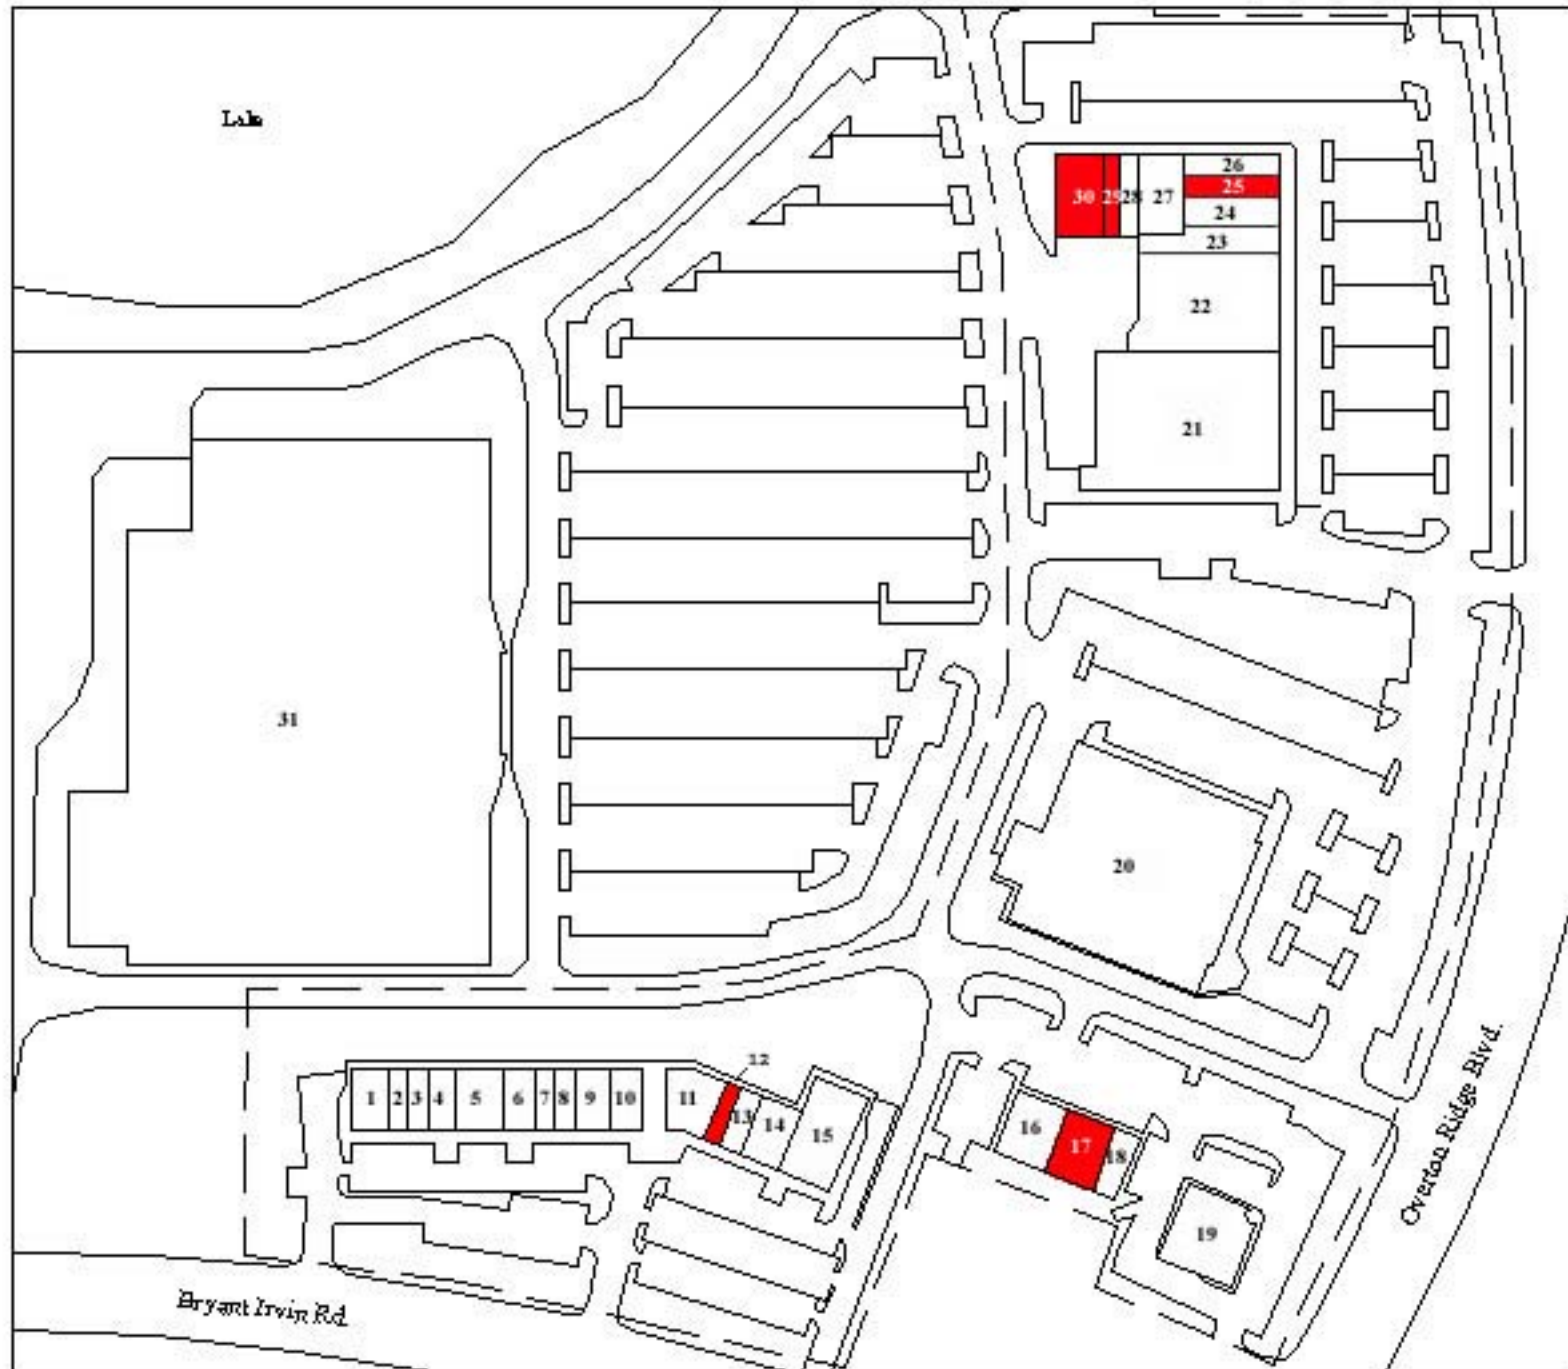

CITYVIEW TOWNE CROSSING

Fort Worth, Texas

FIRST ALLIED CORPORATION

(800)421-5327