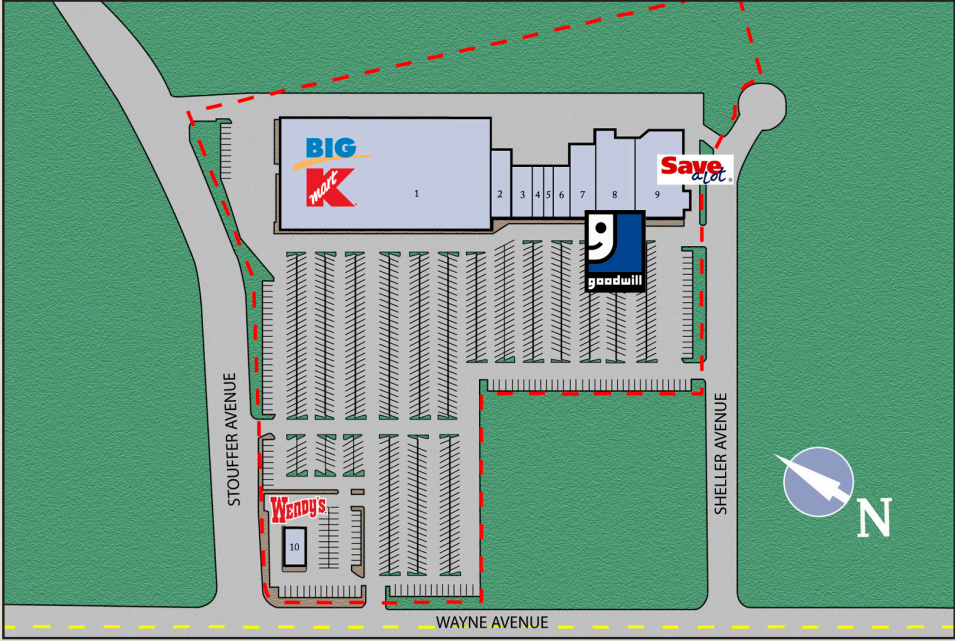

TENANTS INCLUDE:

1. K-Mart
2. Power Train Fitness
3. Available 4,000 sq. ft.
4. Herman Chiropractic
5. Metro PCS
6. Chris Hallmark
7. L.A. Cameras
8. Goodwill Store and Donation Center
9. Save A Lot
10. Wendy's

DEMOGRAPHICS

	1 mile	3 miles	5 miles
Population	4,123	28,592	49,593
Households	2,020	11,703	19,820
Average HH Income	$54,444	$57,473	$63,346

PROPERTY DESCRIPTION

Gross Leasing Area:	138,741
Zoning:	B-1
Traffic Count:	12,425 Per Day

FOR LEASING INFORMATION
CALL 1-800-421-5327
www.firstalliedcorp.com