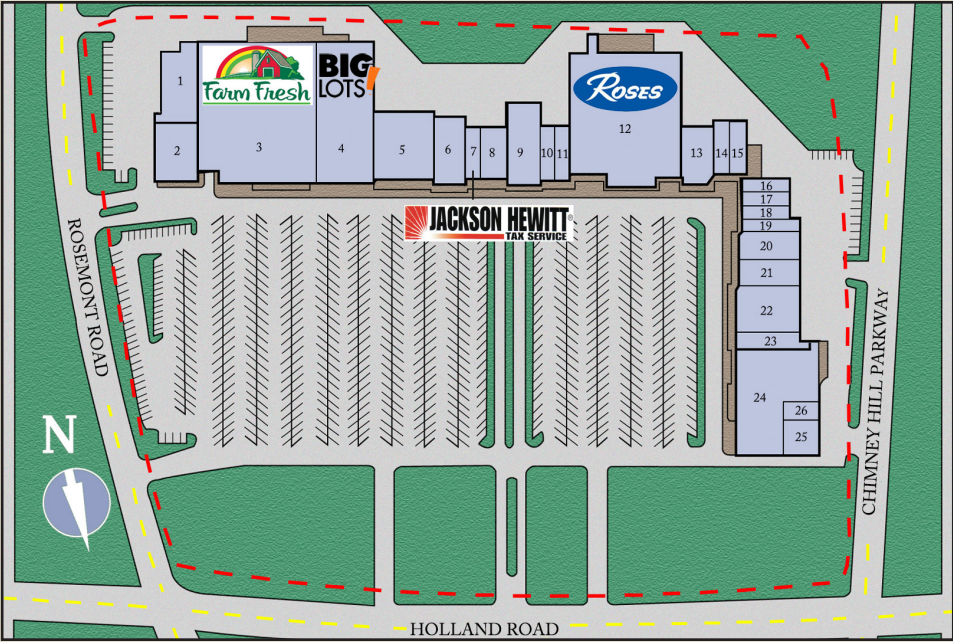

TENANTS INCLUDE:

1. Lighting Store	7. Jackson Hewitt Tax Services	14. Brazilian Jiu Jitsu Academy	22. CHKD Thrift Store
2. Aquarium Store	8. Spades Restaurant	15. Brazilian Jiu Jitsu Academy	23. New Beginning Outreach
3. Farm Fresh Grocery Store	9. Designer Discount Furniture	16. Available 1,447 sq. ft.	24. BioResources
4. Big Lots	10. #1 Chinese Restaurant	17. Nail Art	25. Kingdom Reign Church
5. Pembroke Bingo	11. Advance America	18. Cricket Wireless	26. Kingdom Storage
6. Shoprite	12. Rose's	19. Available 1,600 sq. ft.	
	13. Day Care Center	20. Athlete's Foot	
		21. Tidewater Rental, Rent A Center	

DEMOGRAPHICS

	1 mile	3 miles	5 miles
Population	23,102	128,949	257,759
Households	8,589	47,836	94,471
Average HH Income	$63,116	$73,163	$78,355

PROPERTY DESCRIPTION

Gross leasing area:	207,175
Zoning:	B-2
Traffic Count:	69,580 Per Day

FOR LEASING INFORMATION
CALL 1-800-421-5327
www.firstalliedcorp.com