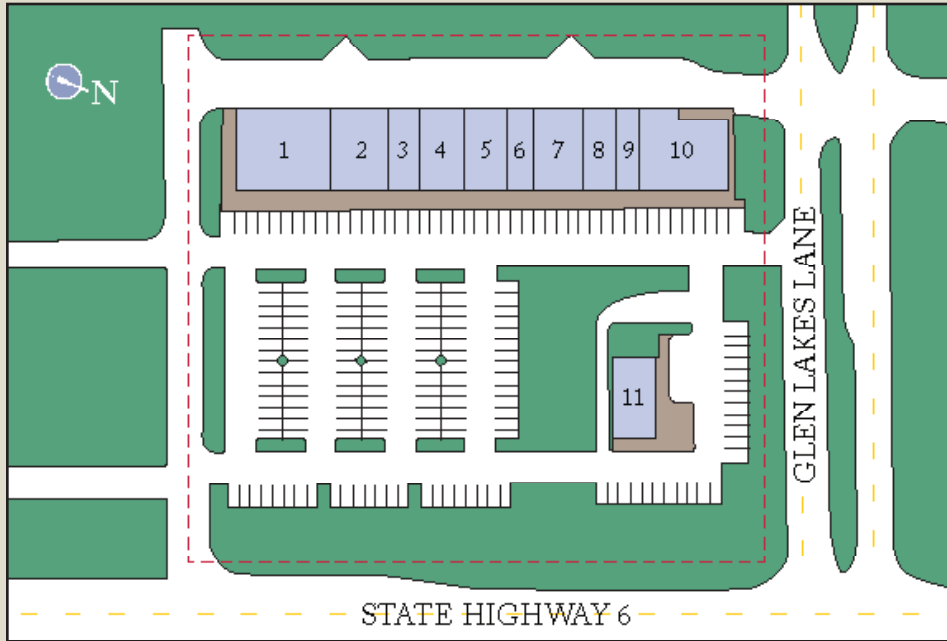

Midtown Market

Missouri City, Texas

6302 HIGHWAY 6 • MISSOURI CITY, TEXAS 77459

TENANTS INCLUDE:

- | | |
|----------------------------|-----------------------------|
| 1. Satya Indian Grocery | 7. SH Salon |
| 2. Available 3,400 sq. ft. | 8. 281 Liquor |
| 3. Maui Nails | 9. Dawn Kolache |
| 4. Spa | 10. Available 4,850 sq. ft. |
| 5. Available 2,520 sq. ft. | 11. Dosa Factory |
| 6. New China Restaurant | |

DEMOGRAPHICS

	1 mile	3 miles	5 miles
Population	8,051	83,395	172,050
Households	2,745	27,526	57,747
Average HH Income	\$125,760	\$119,830	\$113,530

PROPERTY DESCRIPTION

Gross Leasing Area:	30,715
Zoning:	LC-3
Traffic Count:	50,890 Per Day