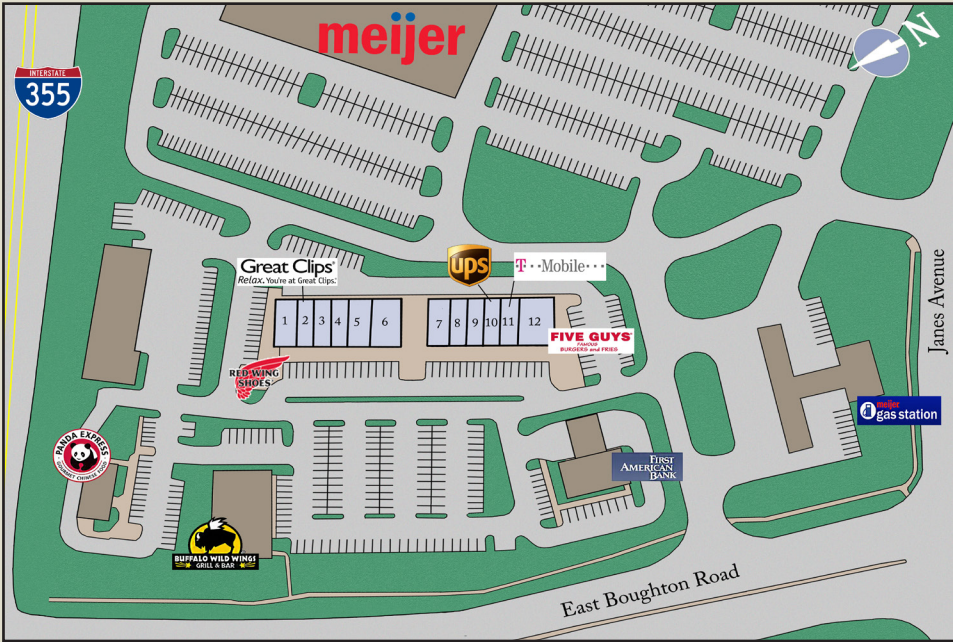

TENANTS INCLUDE:

1. Red Wing Shoes
2. Great Clips
3. Cell Phone Repair
4. Healthy Foot Spa
5. Lily Cache Dental
6. Smart Choice MRI
7. Available 1,500 sq. ft.
8. Cupcakeologist
9. Elegant Nails
10. The Ups Store
11. T-Mobile
12. Five Guy's Burgers

DEMOGRAPHICS

	1 mile	3 miles	5 miles
Population	9,779	74,965	215,618
Households	3,644	26,763	79,221
Average HH Income	$91,699	$88,236	$97,987

PROPERTY DESCRIPTION

Gross Leasing Area:	17,960
Zoning:	B-2
Traffic Count:	35,582 Per Day

**FOR LEASING INFORMATION
CALL 1-800-421-5327
WWW.FIRSTALLIEDCORP.COM**