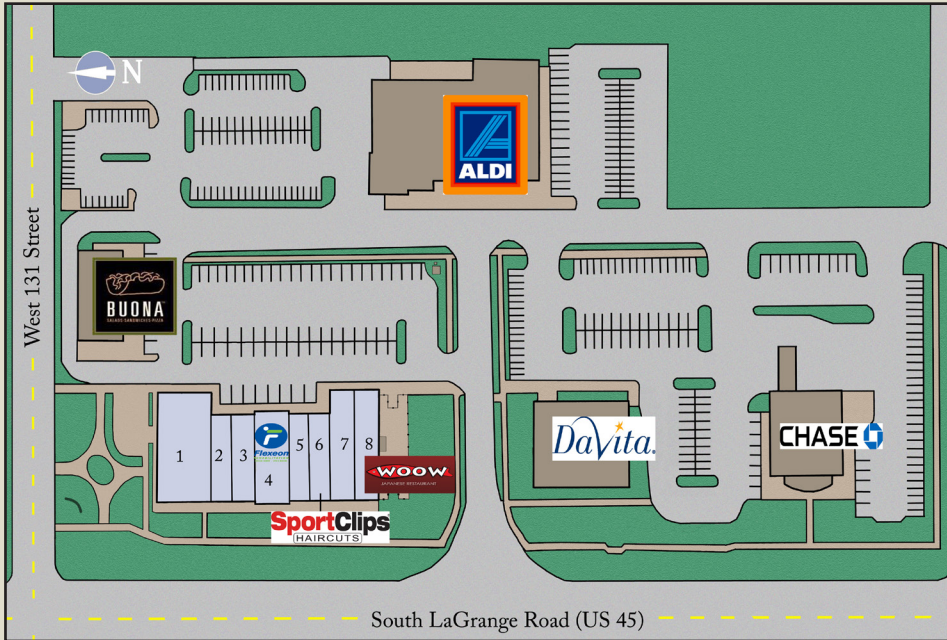

Southmoor Commons

Orland Park, Illinois

13117 - 13137 SOUTH LA GRANGE ROAD • ORLAND PARK, ILLINOIS 60464

TENANTS INCLUDE:

- 1. American Mattress, Inc.
- 2. Dentist
- 3. B Stunning Salon
- 4. Flexeon Rehabilitation
- 5. Excel Driving School
- 6. Sport Clips
- 7. VIP Nails and Spa
- 8. WOOW Sushi

PROPERTY DESCRIPTION

| | |
|---------------------|----------------|
| Gross Leasing Area: | 15,171 |
| Zoning: | BIZ |
| Traffic Count: | 54,953 Per Day |

FOR LEASING INFORMATION
 CALL 1-800-421-5327
 WWW.FIRSTALLIEDCORP.COM