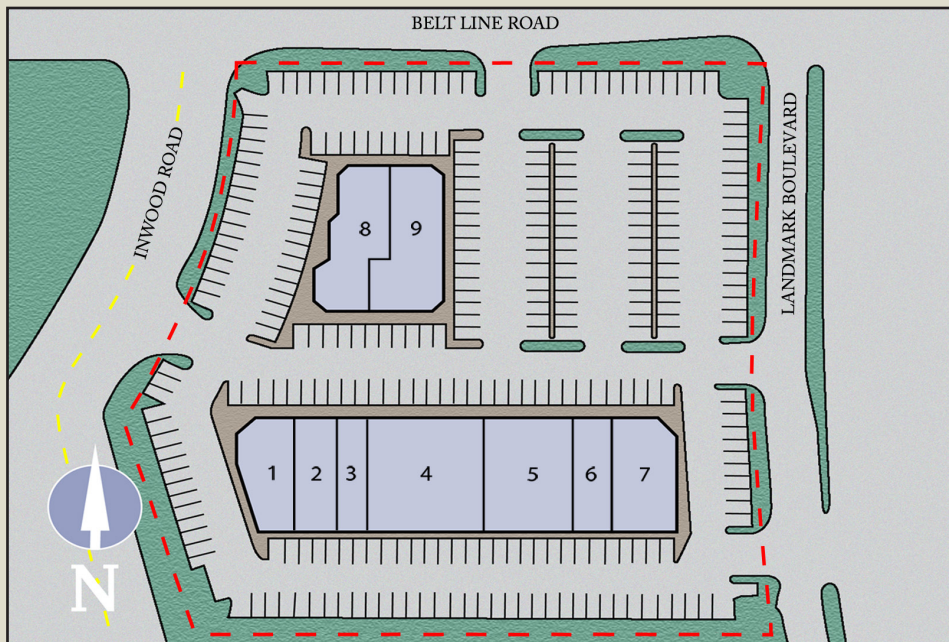

Inwood Quorum Dallas, Texas

4800-4872 BELT LINE ROAD • DALLAS, TEXAS 75254

TENANTS INCLUDE:

- 1. Thai Box Restaurant
- 2. Pho Que Huong
- 3. Condom Sense
- 4. May's Dragon
- 5. Mr. Sushi
- 6. Zuzu Mexican Restaurant
- 7. Stadium Cafe
- 8. Benedict's Restaurant
- 9. Steak and Seafood Restaurant

DEMOGRAPHICS

	1 mile	3 miles	5 miles
Population	13,304	133,023	376,448
Households	7,503	63,229	162,213
Average HH Income	\$75,045	\$89,100	\$88,050

PROPERTY DESCRIPTION

Gross Leasing Area:	30,153
Zoning:	LR
Traffic Count:	72,258 Per Day